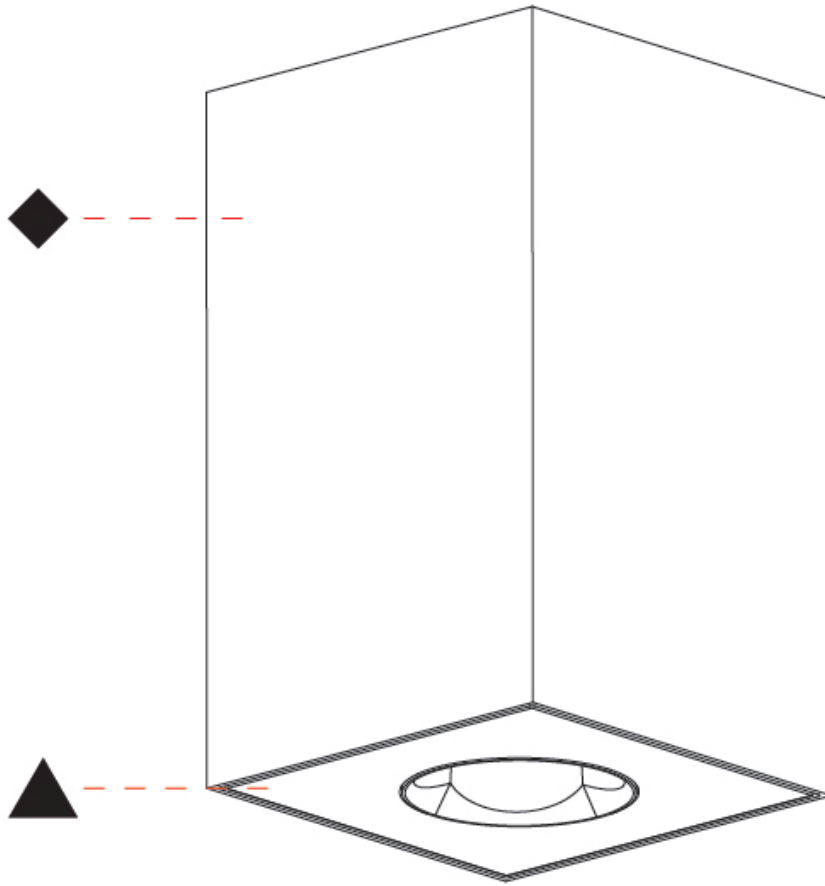

OIKO PRO SQUARE FIXED SURFACE

A3D237-

PROJECT	_____
TYPE	_____
SPECIFIER	_____
QUANTITY	_____
DATE	_____