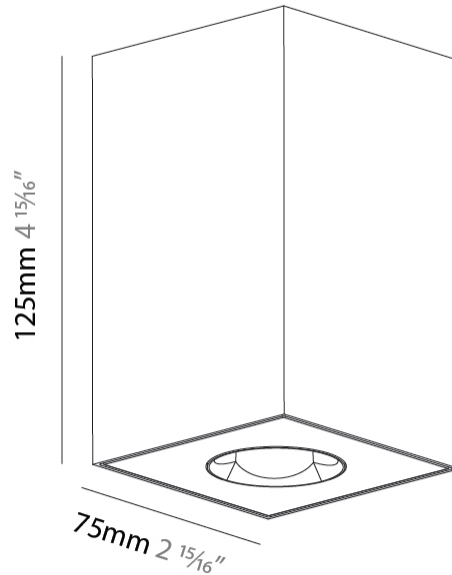

GENERAL

Series: Oiko Pro Square
Subseries: Oiko Pro Square Fixed
Partner: Prolicht
Division: Architectural
Installation: Surface
Product Type: Ceiling Surface
Mounting Location: Ceiling
Light Distribution: Downlight

PHYSICAL

Aperture Sizes - Downlights: 1"
Shape: Square
Length (mm): 75
Length (in): 2 ¹⁵/₁₆
Width (mm): 75
Width (in): 2 ¹⁵/₁₆
Height (mm): 125
Height (in): 4 ¹⁵/₁₆
Weight (kg): 0.631

Fixture Finish: [SSR / BKV / CWI / CRY / HAB / UFT / ITA / RUA / FTG / MYG / LOD / PUS / FRO / FUP / KIA / POP / BLS / SPG / MEY / GOH / CHC / COM / ABZ / JAG / OBR / MOS / ROR](#)
Fixture Material: Metal

ELECTRICAL

Lamp Type: LED (Zhaga Standard)
Input Wattage (W): 12..9
Dimming: [Tri-Mode (Non-Dimming and Phase Dimming (120Vac only) and 0-10V Dimming)](#)
Driver Included: No
Driver Location: Remote
Driver Type: Constant Current - Universal
Driver Class: Class 2
Input Voltage (V): 120 - 277
Constant Current (MA): 350

LED

Color Temperature (°K): [2700 / 3000 / 3500 / 4000](#)
Max. Delivered Lumen (lm): [1293 / 1289 / 1350 / 1362](#)
Nominal Lumen (lm): [1473 / 1468 / 1538 / 1552](#)
CRI: >90 CRI
Lamp Life (hrs): 50000

OPTICAL

Reflector°: 50
Adjustability: Fixed

RATINGS AND CERTIFICATIONS

Certified By: Certified for North American Standards
IP rating: IP20